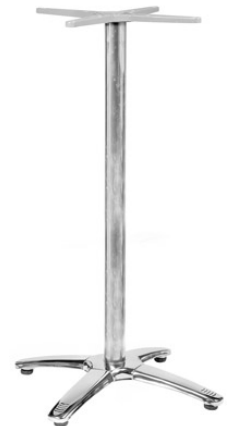

FROM

\$95

CFASTORIA
Astoria 4 Base

Aluminium Base with weights
Suits 600 to 800mm tops
Cast star top
60mm Aluminium pole
Adjustable feet
720mm High
Base span 660mm

\$109

CFBLITZ
Blitz MK2 Base

Aluminium Base
Suit 600 to 800mm tops
60mm Aluminium pole
Adjustable feet
720mm High
Base span 660mm

Colours Available:
- Chrome Only

\$109

CFDISCUS
Discus Base

420mm Diameter Base
720mm High
Black powder
Coated steel base
Suit 600 - 800mm tops

Colours Available:
- Black Only

\$109

CFINNOVA
Innova 4 Base

Cast Iron base
Stainless steel covers
60mm Aluminium pole
Cast star top
Suit 600 to 800mm tops
Adjustable feet
720mm High
Base span 630mm

Colours Available:
- Chrome Only

\$115

CFINNOVAB
Innova Dry Bar Base

Aluminium Base
Suit 600 to 700mm tops
Aluminium pole
Adjustable feet
1100mm High
Span 660mm

Colours Available:
- Chrome Only

\$125

Business Base