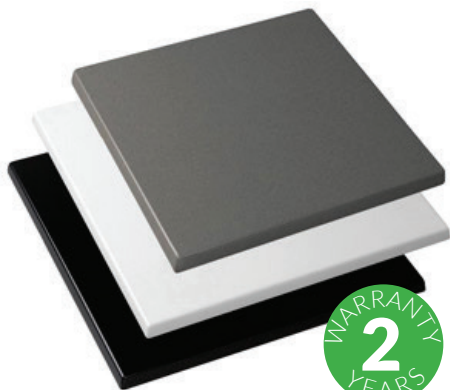

Colours Available:

- Travertine
- Marble

CFTOPR

Round Table Top - Timber Finish

\$65

Jointless resin surface stable, robust and high impact resistant

Ideal for indoor & outdoor use
UV-resistant, weather-proof and heat resistant

Colours Available:

- Light Beech
- Wenge
- Rustic Dark Oak
- Redden Wood
- Stratos
- Walnut
- Old Pine
- Shesman

CFTOPS

Square Table Top - Plain Finish

\$79

Jointless resin surface stable, robust and high impact resistant